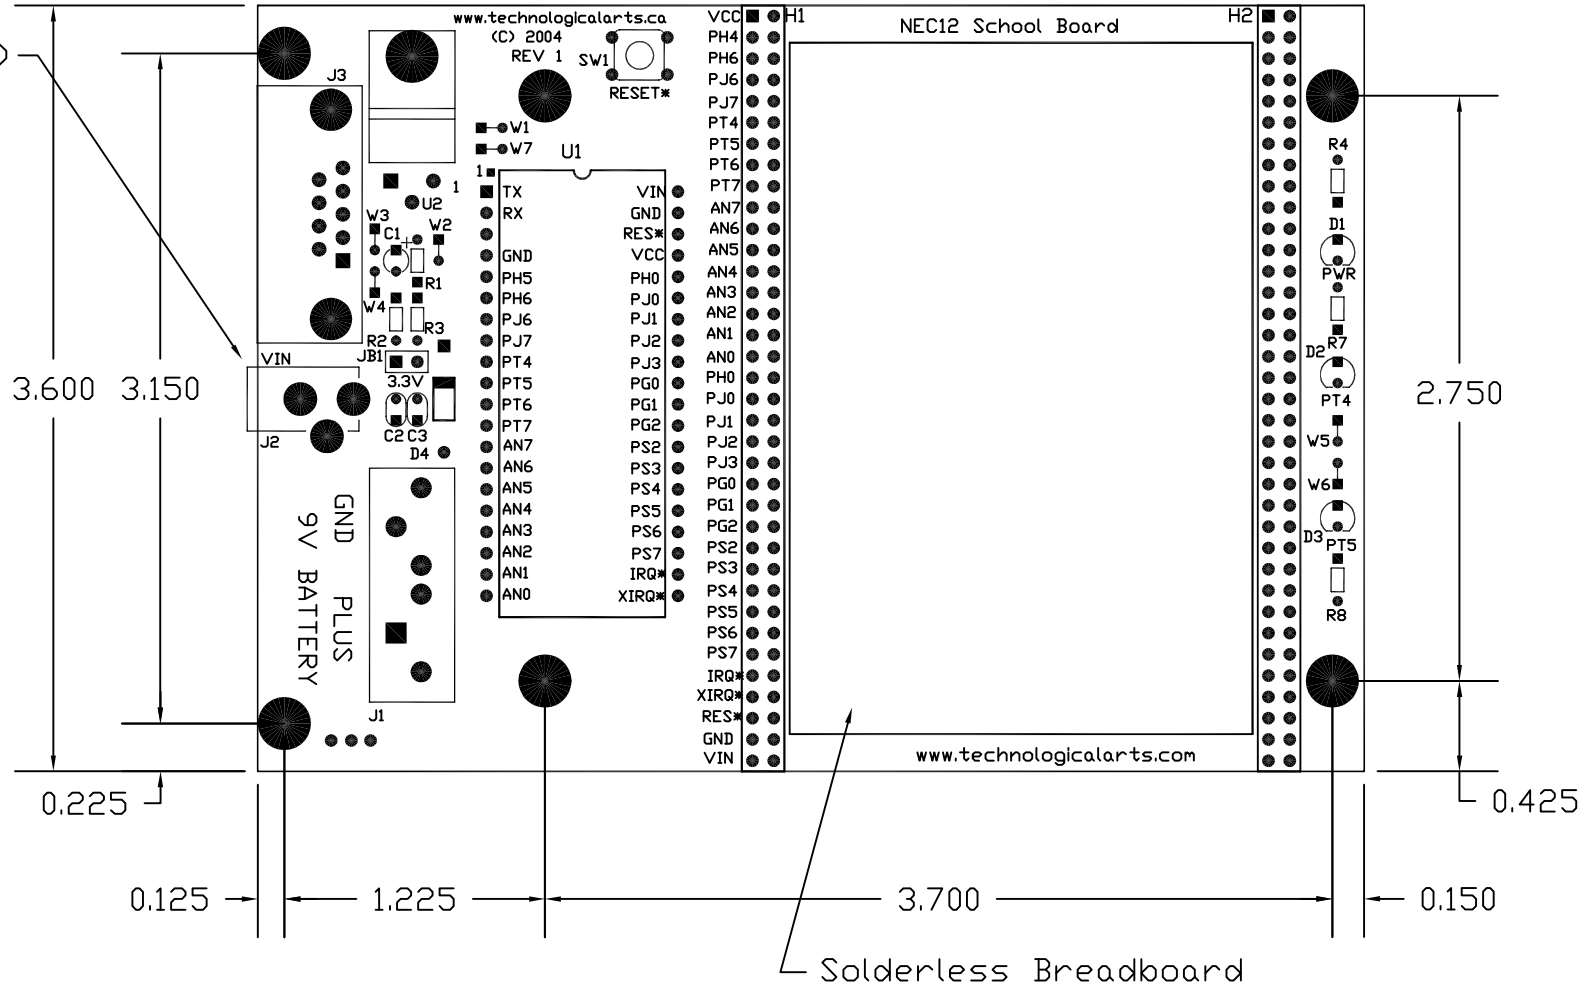

Input Voltage  
(2.5 mm Barrel Jack)

DIMENSIONS IN INCHES  
NOT TO SCALE

<p>TECHNOLOGICAL ARTS          sales@technologicalarts.ca          www.technologicalarts.com          support@technologicalarts.ca</p>		
<p>Title          neCore12 School Board Mechanical</p>		
<p>Size          A</p>	<p>Document Number          FILE: NEC12SB_Mech.dwg</p>	<p>Rev          1</p>
<p>Date:          April 22, 2014</p>	<p>Sheet          1</p>	<p>of          1</p>