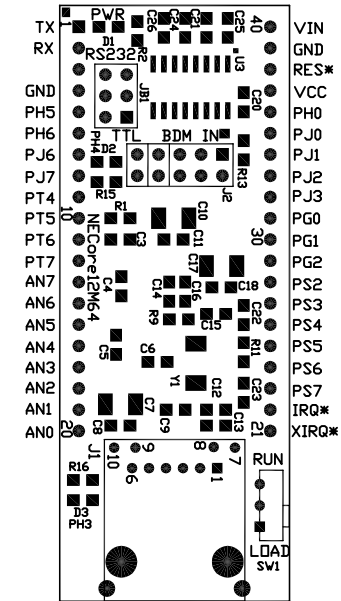

Input Voltage  
(2.5 mm Barrel Jack)

DIMENSIONS IN INCHES  
NOT TO SCALE

<p>TECHNOLOGICAL ARTS          sales@technologicalarts.ca          www.technologicalarts.com          support@technologicalarts.ca</p>		
<p>Title          neCore12 School Board Mechanical</p>		
<p>Size          A</p>	<p>Document Number          FILE: NEC12SB_Mech.dwg</p>	<p>Rev          1</p>
<p>Date:          April 22, 2014</p>	<p>Sheet          1</p>	<p>of          1</p>